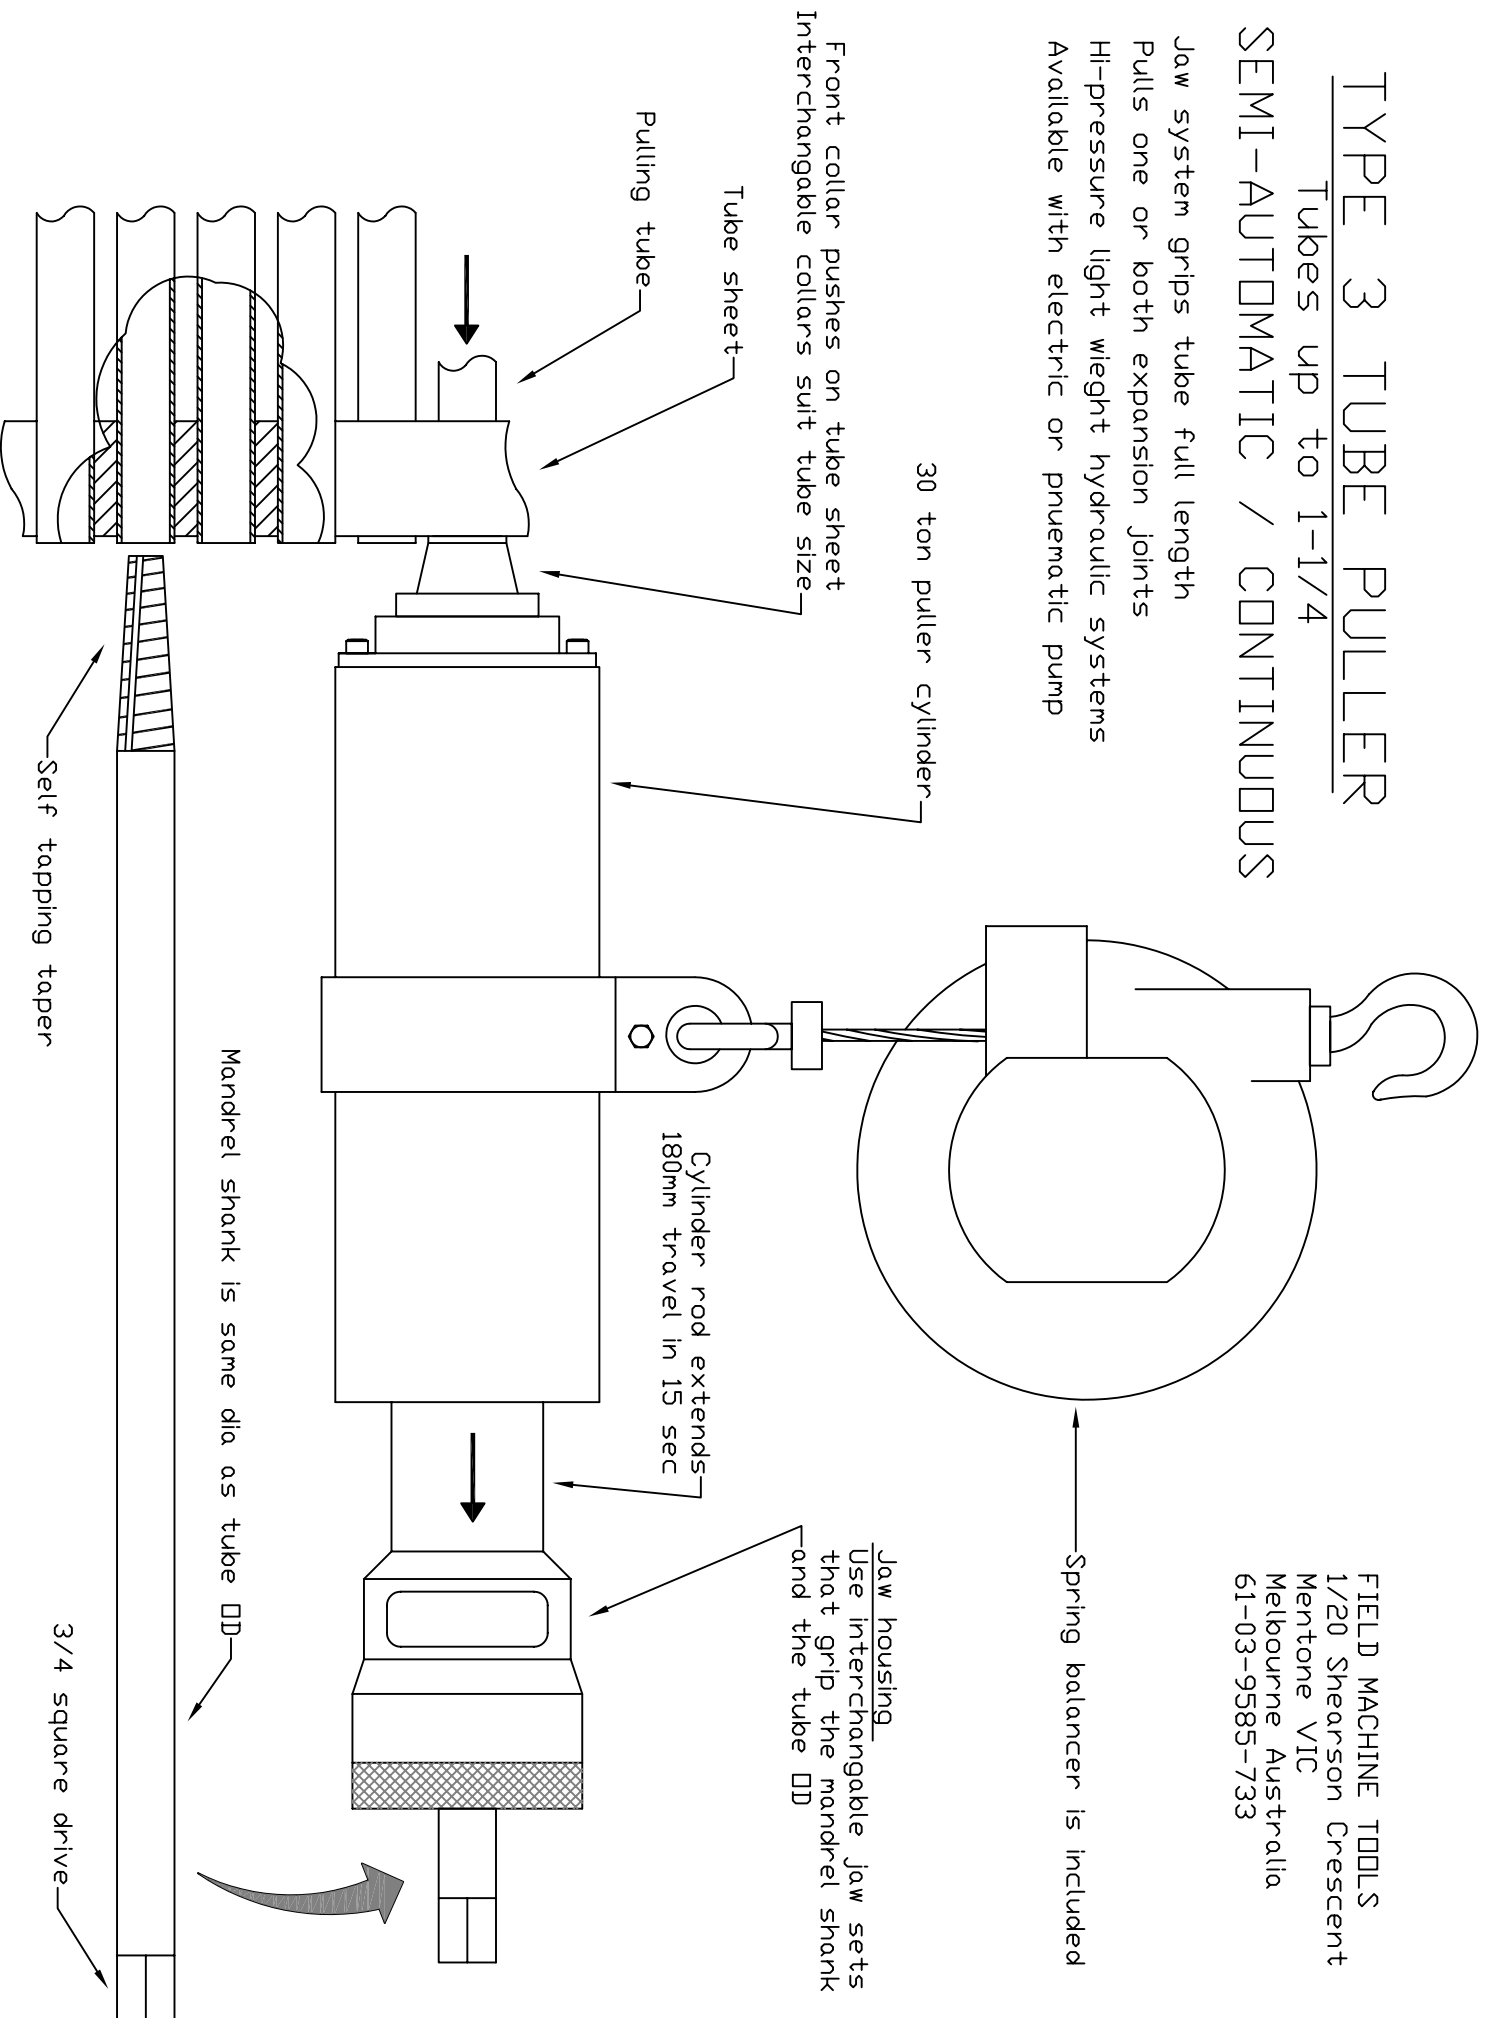

# TYPE 3 TUBE PULLER

Tubes up to 1-1/4"

## SEMI-AUTOMATIC / CONTINUOUS

Jaw system grips tube full length  
Pulls one or both expansion joints  
Hi-pressure light weight hydraulic systems  
Available with electric or pneumatic pump

FIELD MACHINE TOOLS  
1/20 Shearson Crescent  
Mentone VIC  
Melbourne Australia  
61-03-9585-733