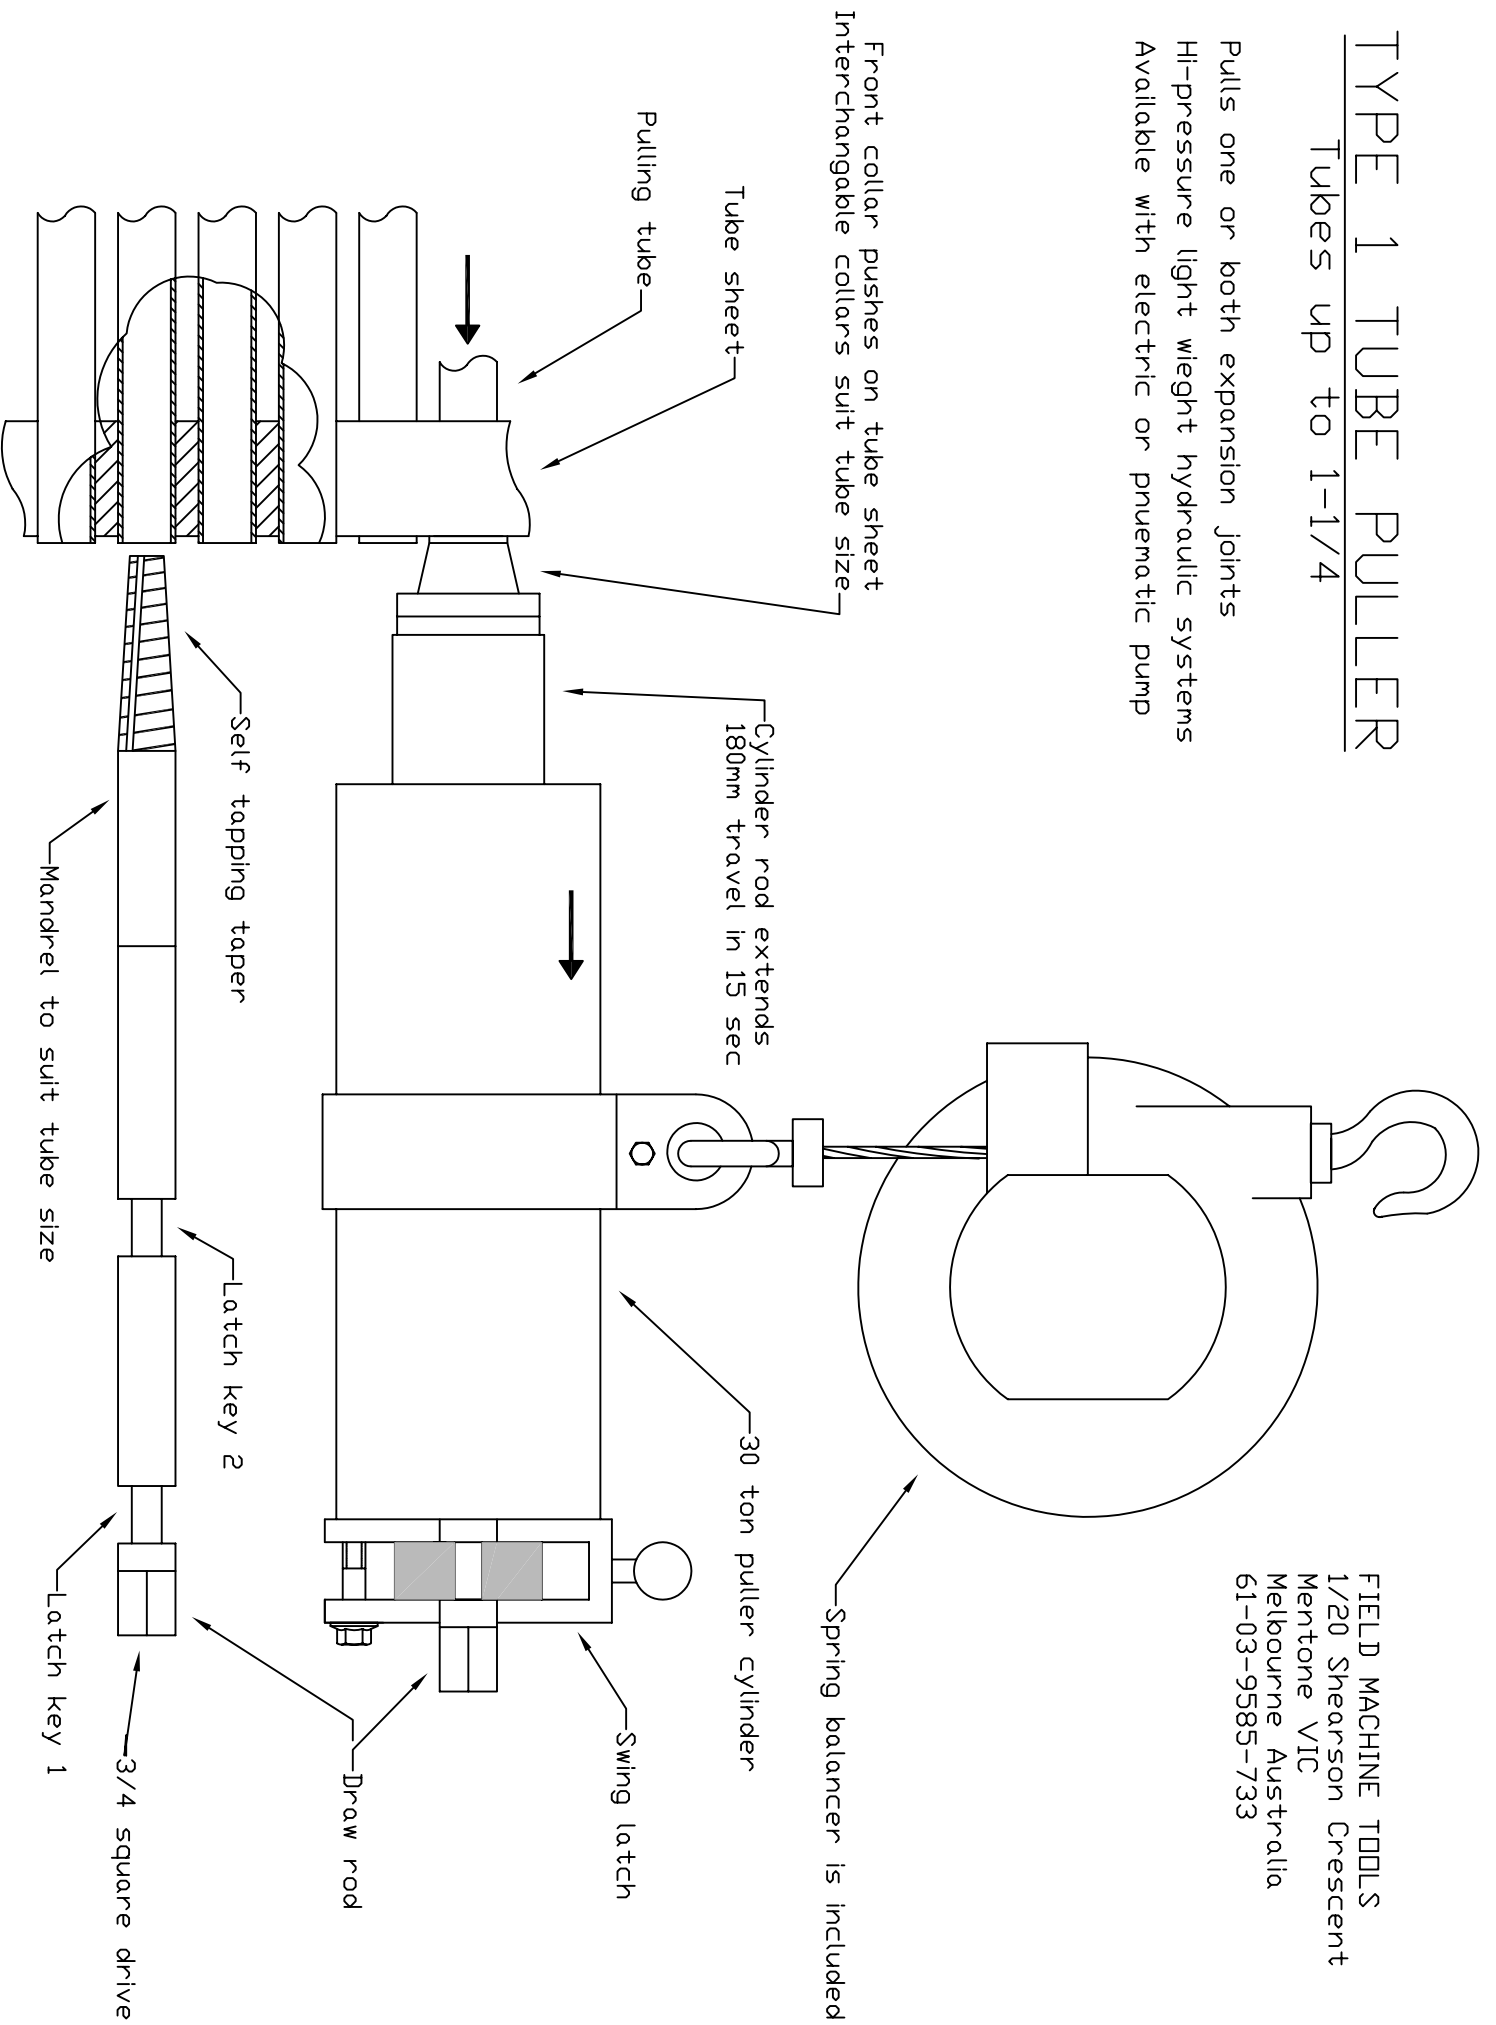

TYPE 1 TUBE PULLER

Tubes up to 1-1/4

Pulls one or both expansion joints
 Hi-pressure light weight hydraulic systems
 Available with electric or pneumatic pump

FIELD MACHINE TOOLS
 1/20 Shearson Crescent
 Mentone VIC
 Melbourne Australia
 61-03-9585-733