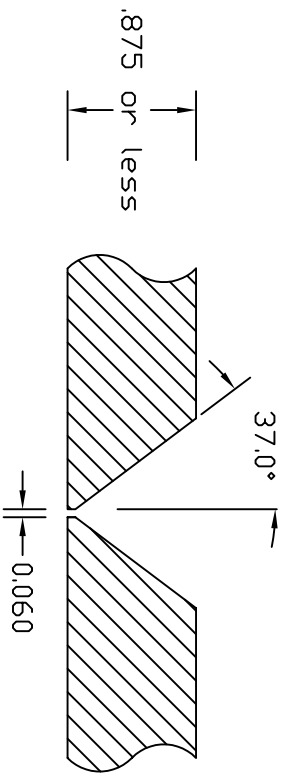

# Typical Weld Joints

Plain Bevel 30 or 37 deg

J-Prep 20 deg

Compound Bevel 37-10

Compound J-Prep 20-10