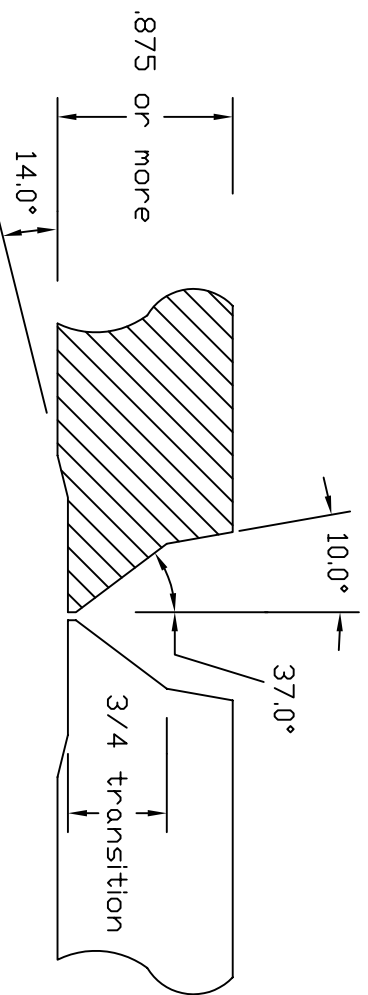

# Typical Weld Joints

Plain Bevel 30 or 37 deg

J-Prep 20 deg

Compound Bevel 37-10

Compound J-Prep 20-10