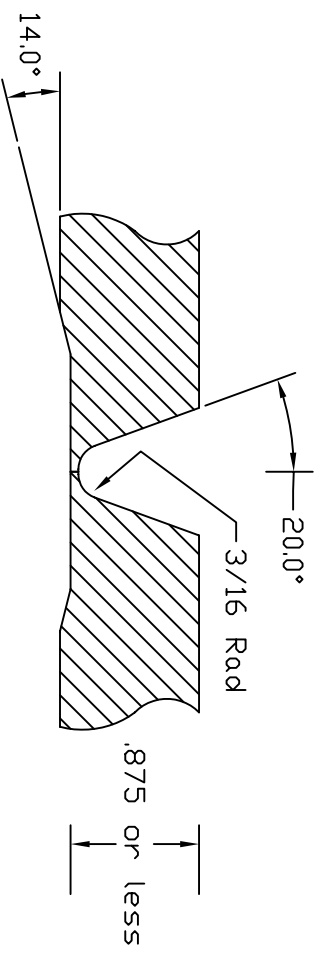

# Typical Weld Joints

Plain Bevel 30 or 37 deg

J-Prep 20 deg

Compound Bevel 37-10

Compound J-Prep 20-10