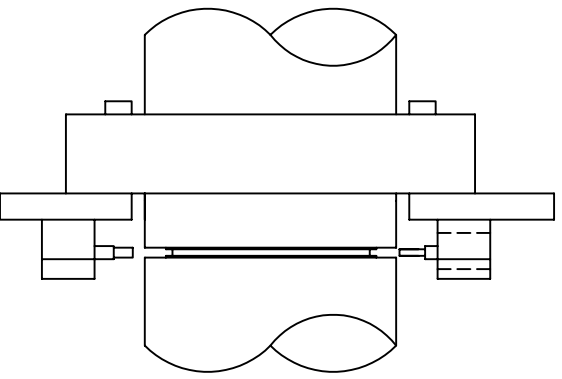

FIELD MACHINE TOOLS
Mentone VIC
Melbourne Australia
Tel 61-03-9585-7333
Fax 9585-7355
Email park@fmt.com.au

CLAMSHELL MACHINING

Left Hand Sever & Bevel

Double Sever & Bevel

Match boring

Straight Sever

RH Sever & Bevel

Maximum wall Compound angle