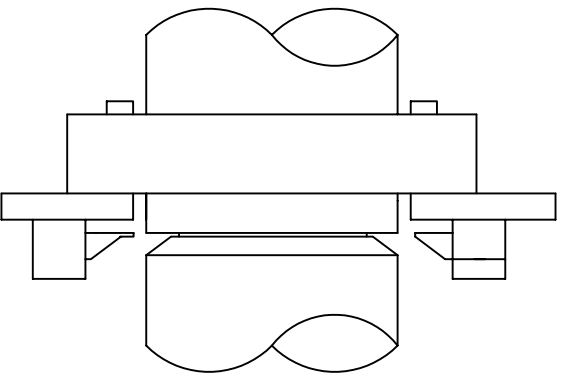

FIELD MACHINE TOOLS
Mentone VIC
Melbourne Australia
Tel 61-03-9585-7333
Fax 9585-7355
Email park@fmt.com.au

CLAMSHELL MACHINING

Left Hand Sever & Bevel

Double Sever & Bevel

Match boring

Straight Sever

RH Sever & Bevel

Maximum wall Compound angle