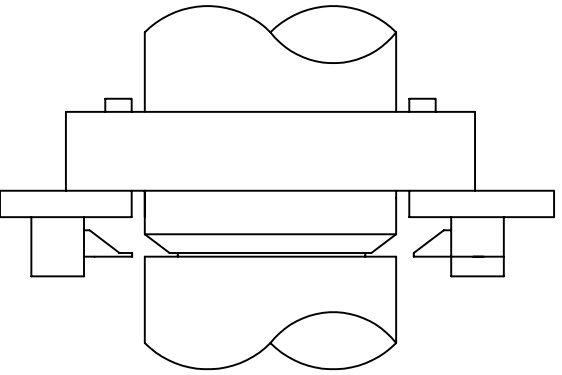

FIELD MACHINE TOOLS
Mentone VIC
Melbourne Australia
Tel 61-03-9585-7333
Fax 9585-7355
Email park@fmt.com.au

CLAMSHELL MACHINING

Left Hand Sever & Bevel

Double Sever & Bevel

Match boring

Straight Sever

RH Sever & Bevel

Maximum wall Compound angle