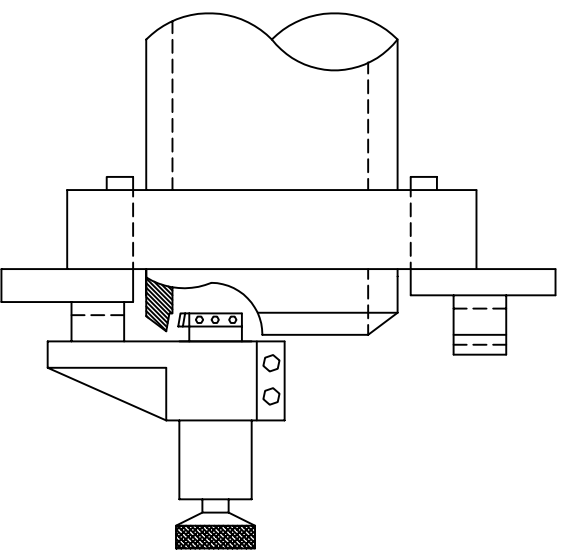

FIELD MACHINE TOOLS
Mentone VIC
Melbourne Australia
Tel 61-03-9585-7333
Fax 9585-7355
Email park@fmt.com.au

CLAMSHELL MACHINING

Left Hand Sever & Bevel

Double Sever & Bevel

Match boring

Straight Sever

RH Sever & Bevel

Maximum wall Compound angle