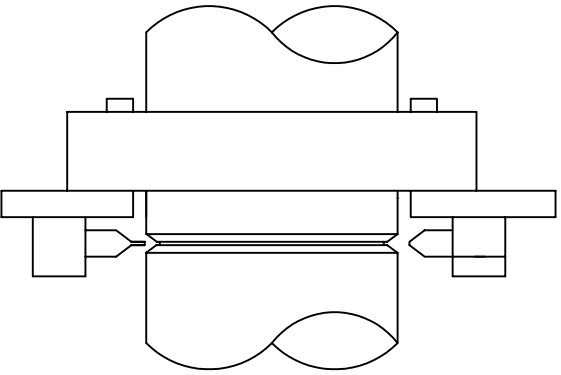

FIELD MACHINE TOOLS
Mentone VIC
Melbourne Australia
Tel 61-03-9585-7333
Fax 9585-7355
Email park@fmt.com.au

CLAMSHELL MACHINING

Left Hand Sever & Bevel

Double Sever & Bevel

Match boring

Straight Sever

RH Sever & Bevel

Maximum wall Compound angle